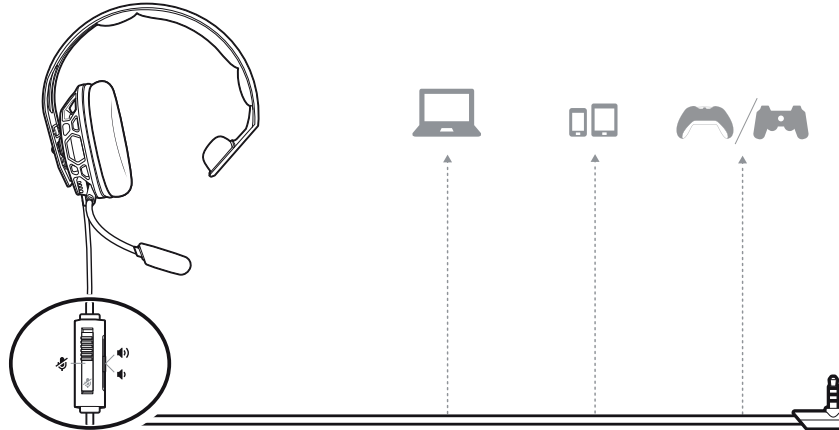

RIG 100 Series

RIG 100HS, RIG 100HX

User Guide

Contents

Setup and basics	3
Assemble headset	3
Be safe	3
Setup PS4	4
Setup Xbox One	4
Volume	4
Mute	4
Support	5

Setup and basics

Assemble headset

Your headset components easily snap into the headset frame to configure the best fit and sound.

- 1 Follow the diagram to connect your system.

- 2 The headband adjusts to three sizes (small, medium, large) by moving the earcups. To remove an earcup, press the earcup to detach it from the headband.

- 3 To position the microphone on the right or left side, rotate the microphone boom down and over.

Be safe

Please read the safety guide for important safety, charging, battery and regulatory information before using your new headset.