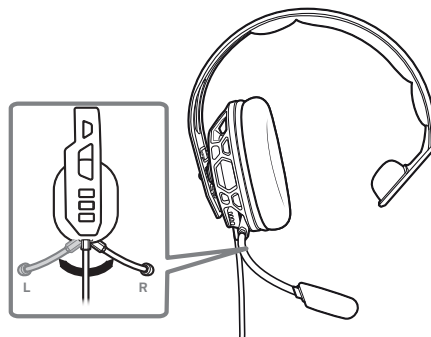

RIG 100 Series

RIG 100HS, RIG 100HX

User Guide

Contents

Setup and basics	3
Assemble headset	3
Be safe	3
Setup PS4	4
Setup Xbox One	4
Volume	4
Mute	4
Support	5

Setup and basics

Assemble headset

Your headset components easily snap into the headset frame to configure the best fit and sound.

- 1 Follow the diagram to connect your system.

- 2 The headband adjusts to three sizes (small, medium, large) by moving the earcups. To remove an earcup, press the earcup to detach it from the headband.

- 3 To position the microphone on the right or left side, rotate the microphone boom down and over.

Be safe

Please read the safety guide for important safety, charging, battery and regulatory information before using your new headset.