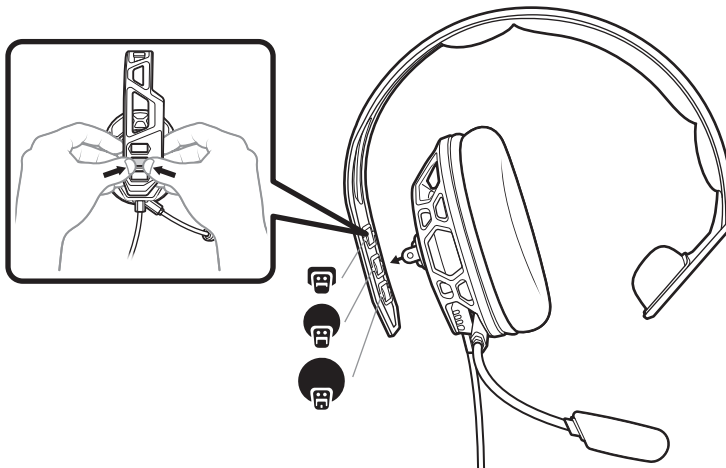

RIG 100 Series

RIG 100HS, RIG 100HX

User Guide

Contents

Setup and basics	3
Assemble headset	3
Be safe	3
Setup PS4	4
Setup Xbox One	4
Volume	4
Mute	4
Support	5

Setup and basics

Assemble headset

Your headset components easily snap into the headset frame to configure the best fit and sound.

- 1 Follow the diagram to connect your system.

- 2 The headband adjusts to three sizes (small, medium, large) by moving the earcups. To remove an earcup, press the earcup to detach it from the headband.

- 3 To position the microphone on the right or left side, rotate the microphone boom down and over.

Be safe

Please read the safety guide for important safety, charging, battery and regulatory information before using your new headset.